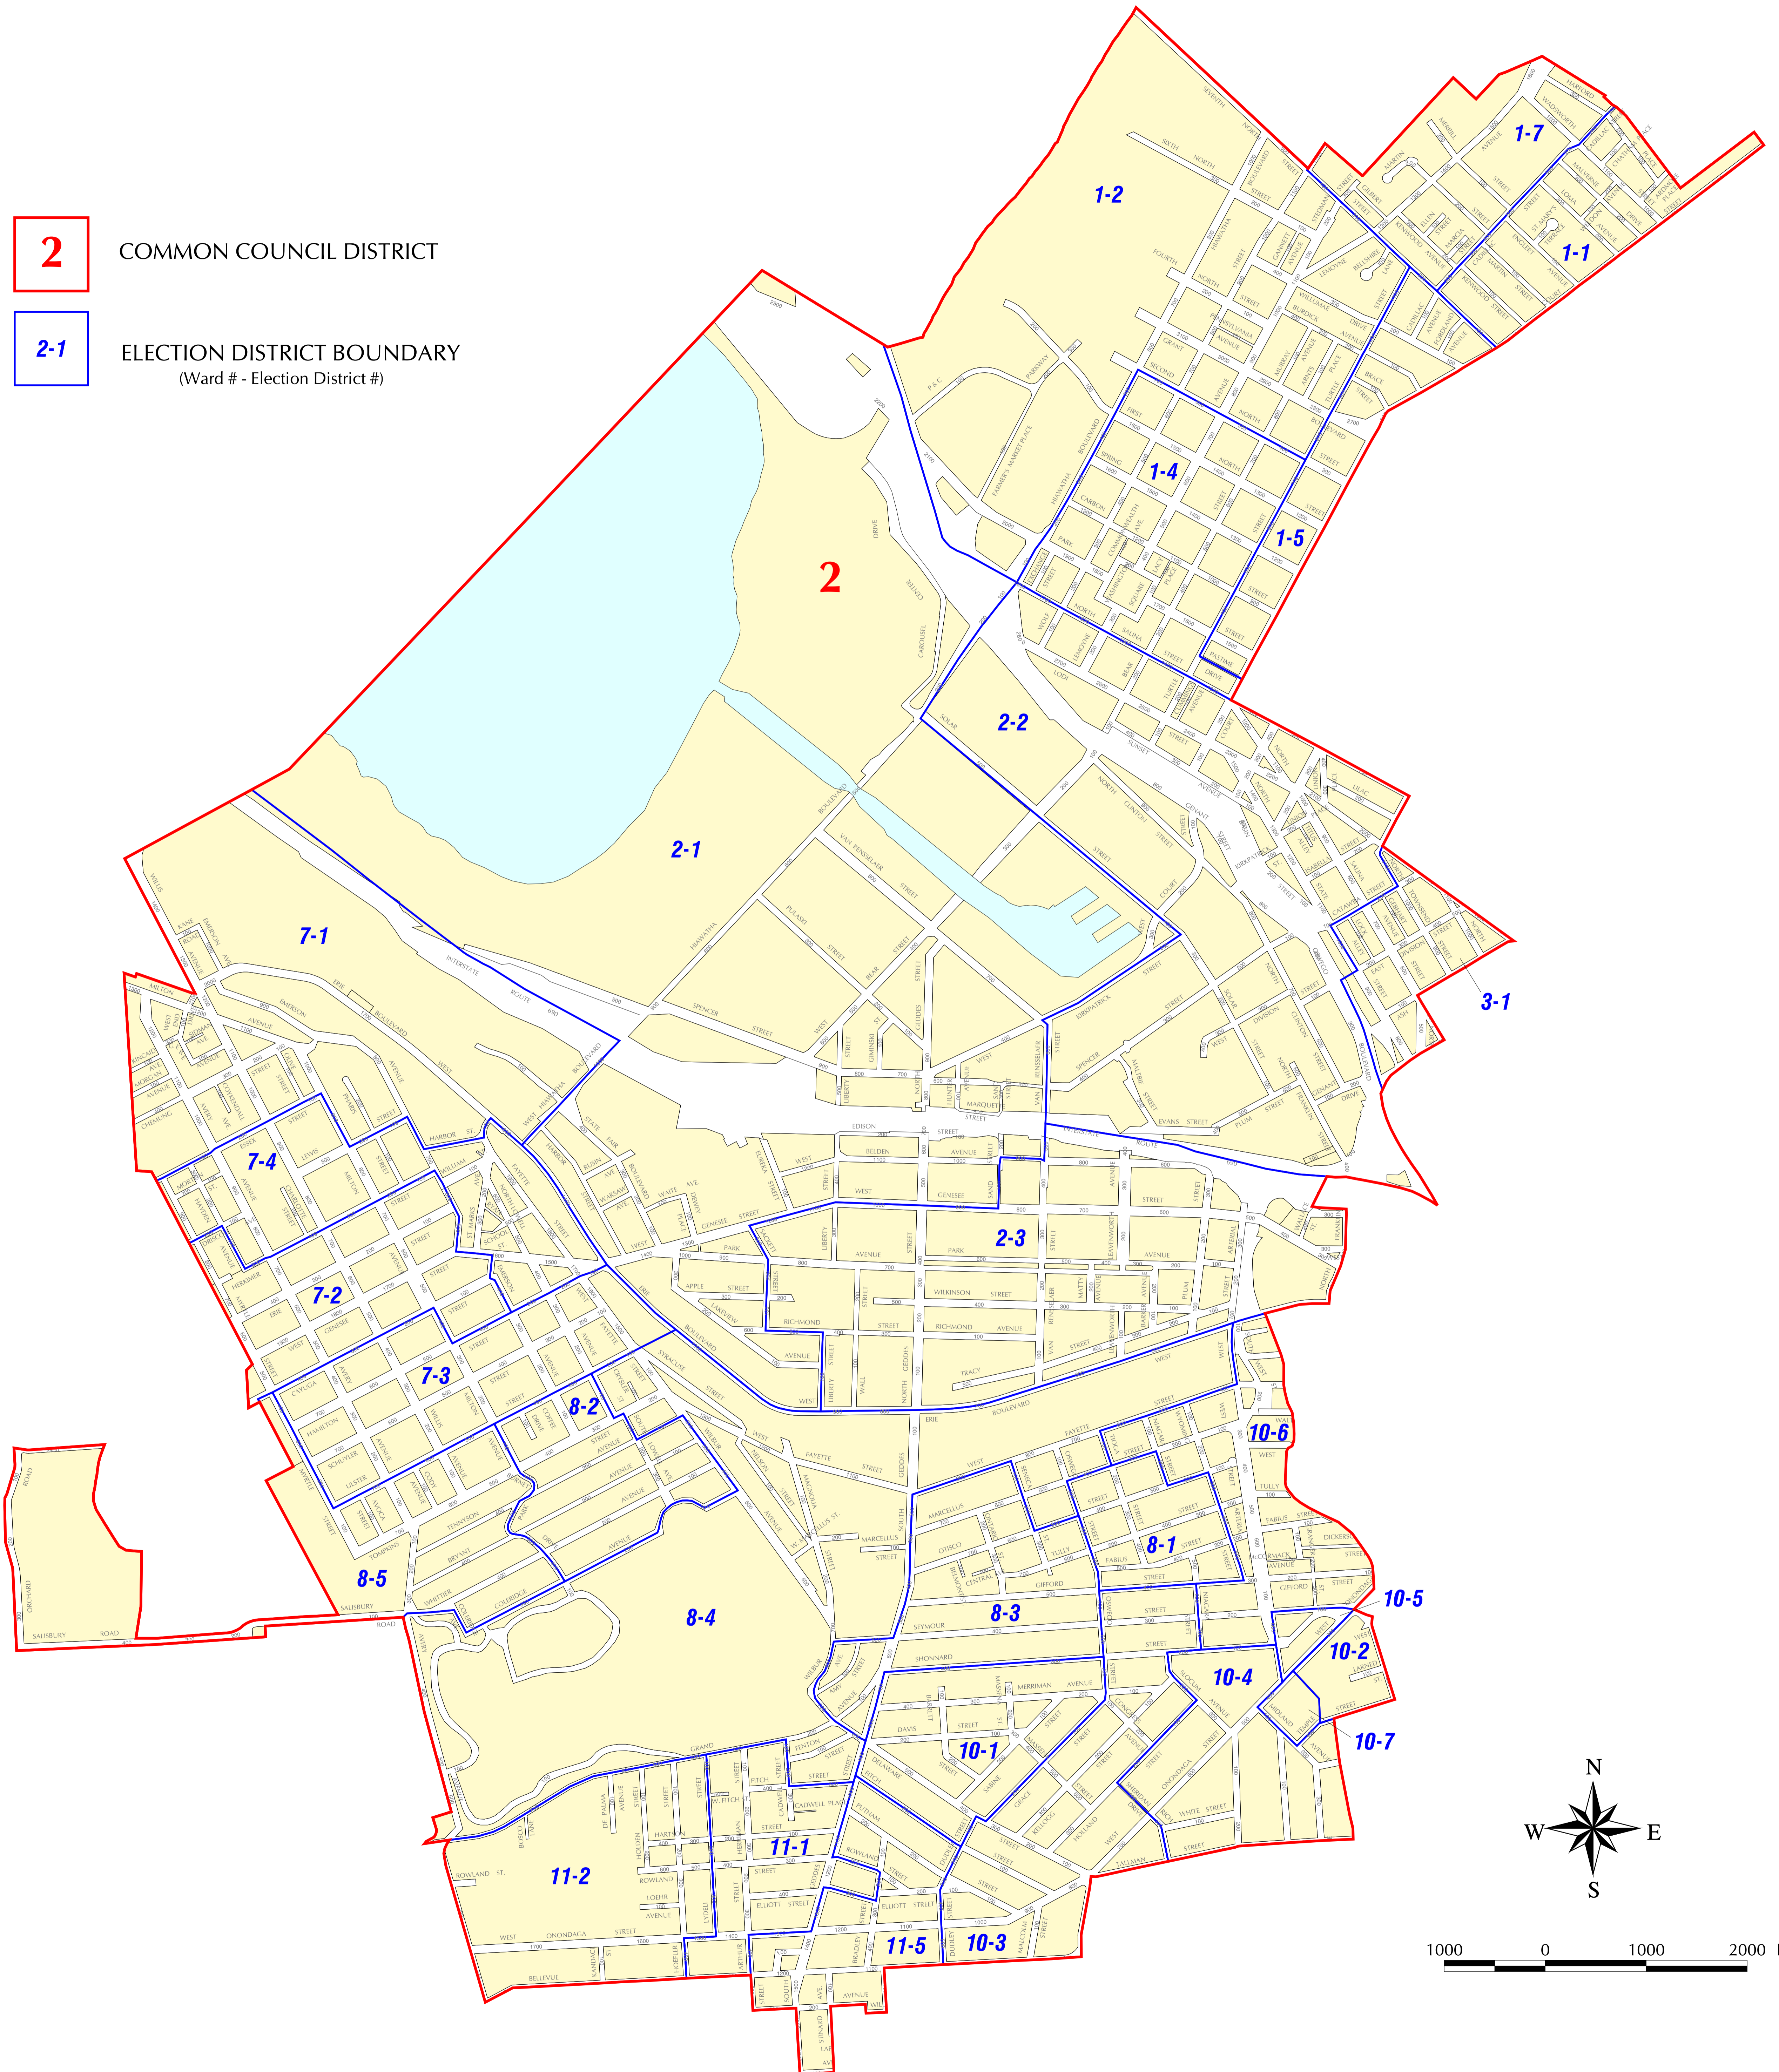

CITY OF SYRACUSE

COMMON COUNCIL DISTRICTS

SECOND DISTRICT

- 2 COMMON COUNCIL DISTRICT
- 2-1 ELECTION DISTRICT BOUNDARY
(Ward # - Election District #)

1000 0 1000 2000 Feet